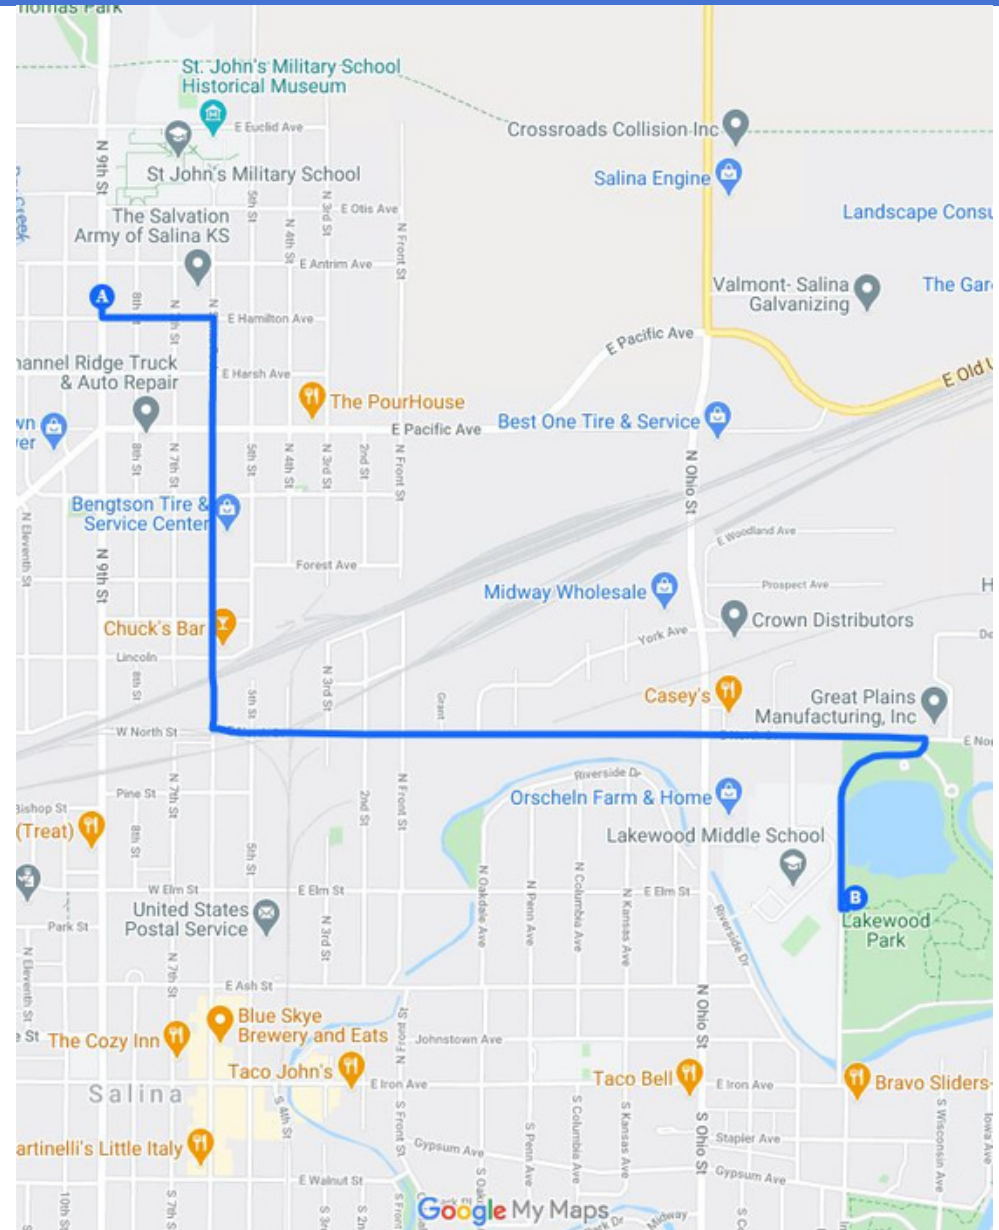

9th & Hamilton to Lakewood Discovery Center

KANcycle

Bike Sharing for Rural Kansas

The Lakewood Discovery Center displays many educational stations that help connect people with the local wildlife through discovery and exploration. Get there from bikes at 9th & Hamilton. Just lock the bike to any secure object once you stop or any bike rack within walking distance.

- ☀ Start Station: 9th&Hamilton
- ☀ Total Distance: 2.5 Miles
- ☀ Travel Time: 13 Minutes

WWW.KANCYCLE.ORG

@KANCYCLE

INFO@KANCYCLE.ORG