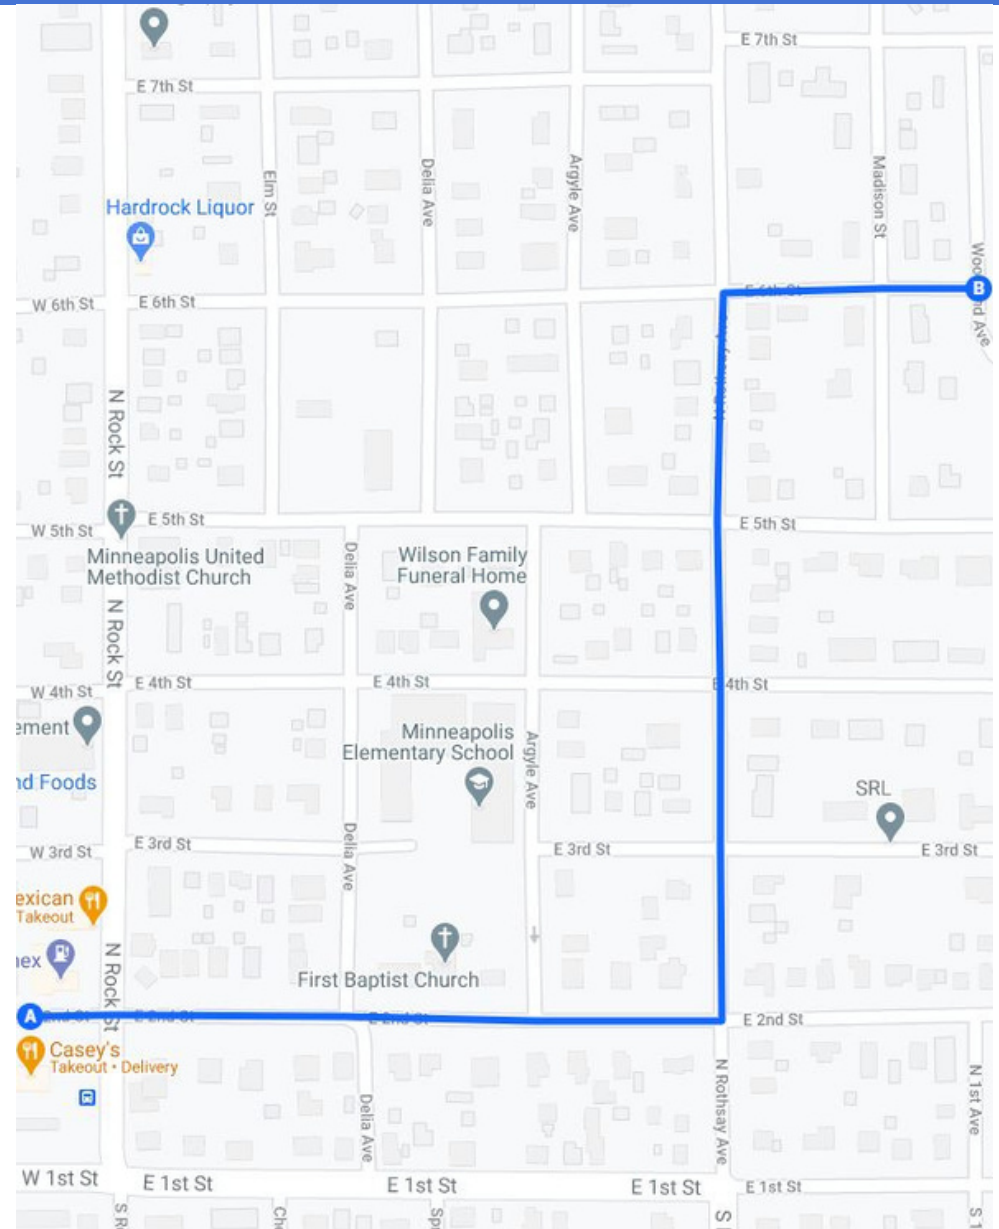

Casey's to Minneapolis High School

KAN☀cycle

Bike Sharing for Rural Kansas

Take a ride to the home of the Lions, Minneapolis High School. It's a short ride on one of our bikes. Just lock the bike to any secure object once you stop or any bike rack within walking distance.

- ☀ Start Station: Casey's in Minneapolis
- ☀ Total Distance: 2.0 Miles
- ☀ Travel Time: 6 Minutes

WWW.KANCYCLE.ORG

@KANCYCLE

INFO@KANCYCLE.ORG