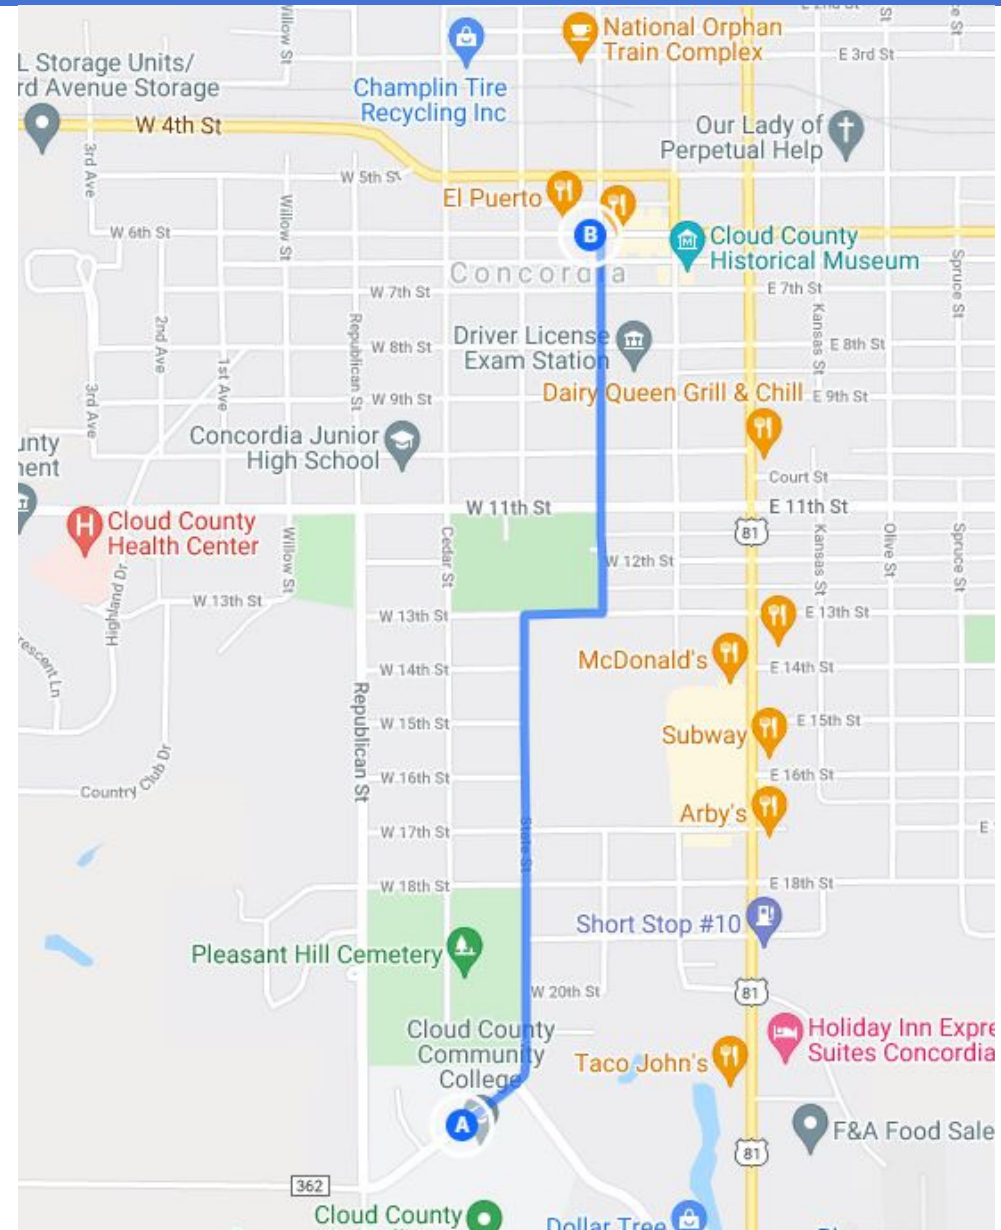

# CCCC to Moody Hue Studio

## KAN☀cycle

*Bike Sharing for Rural Kansas*

Looking for something fun and entertaining?  
Take a quick bike ride to the Moody Hue Studio for some fun and creative painting! Just lock the bike to any secure object once you stop or any bike rack within walking distance.

- ☀ Start Station: CCCC Campus
- ☀ Total Distance: 1.0 Miles
- ☀ Travel Time: 5 Minutes

WWW.KANCYCLE.ORG

@KANCYCLE

INFO@KANCYCLE.ORG