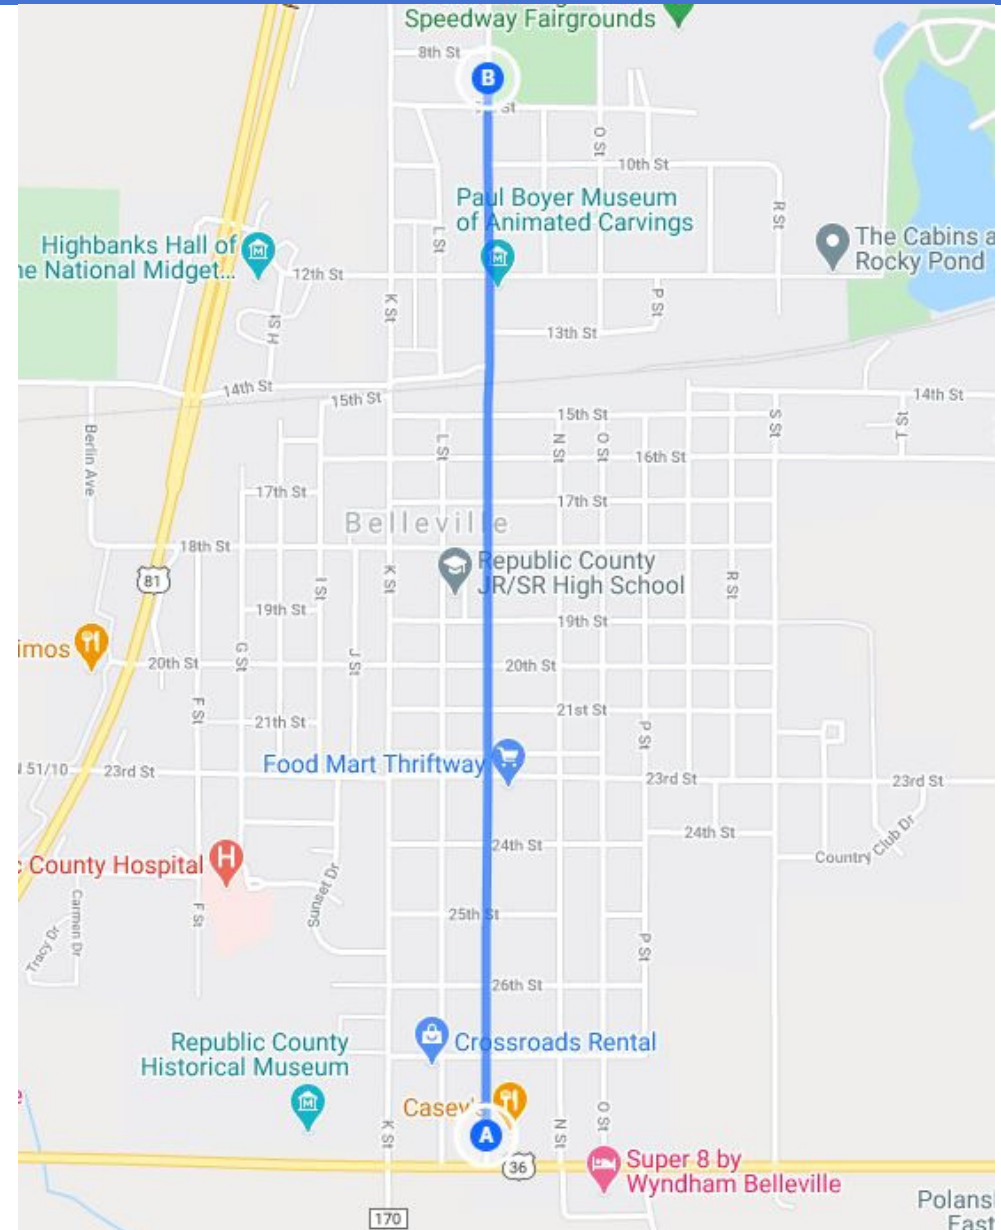

Casey's to The Pool, City Park

KAN☀cycle

Bike Sharing for Rural Kansas

With this route, you will ride through Belleville to visit The Pool in City Park. You can even stop in the downtown area for a quick snack or some shopping. Just lock the bike to any secure object once you stop or any bike rack within walking distance.

- ☀ Start Station: Casey's in Belleville
- ☀ Total Distance: 1.4 Miles
- ☀ Travel Time: 7 Minutes

WWW.KANCYCLE.ORG

@KANCYCLE

INFO@KANCYCLE.ORG