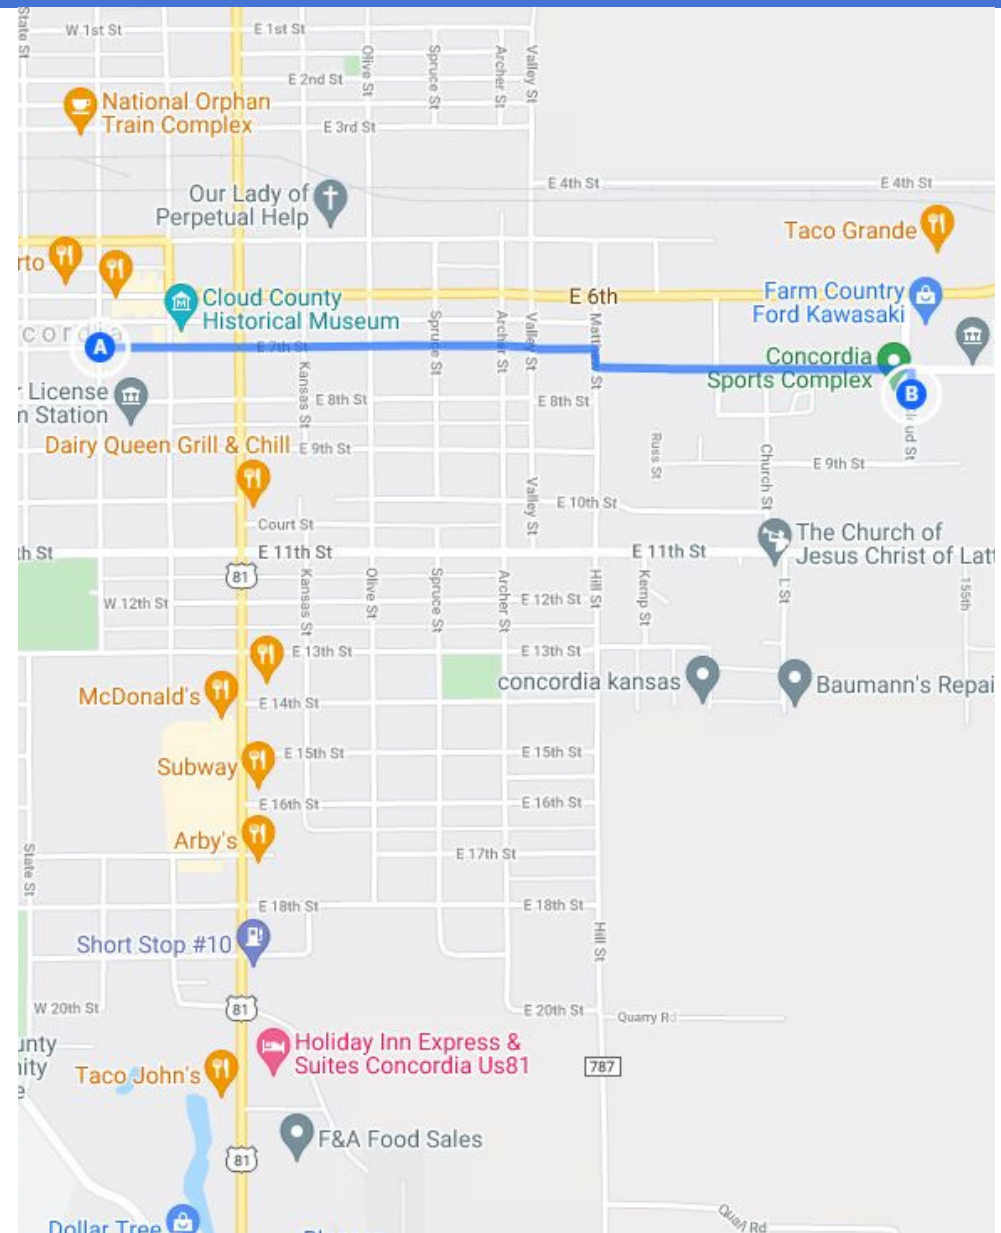

Downtown to Concordia Sports Complex

KAN☀cycle

Bike Sharing for Rural Kansas

Take a trip out to the Concordia Sports Complex to take in a game or play a game. Just lock the bike to any secure object once you stop or any bike rack within walking distance.

- ☀ Start Station: 7th & Washington
- ☀ Total Distance: 1.0 Miles
- ☀ Travel Time: 6 Minutes

WWW.KANCYCLE.ORG

@KANCYCLE

INFO@KANCYCLE.ORG