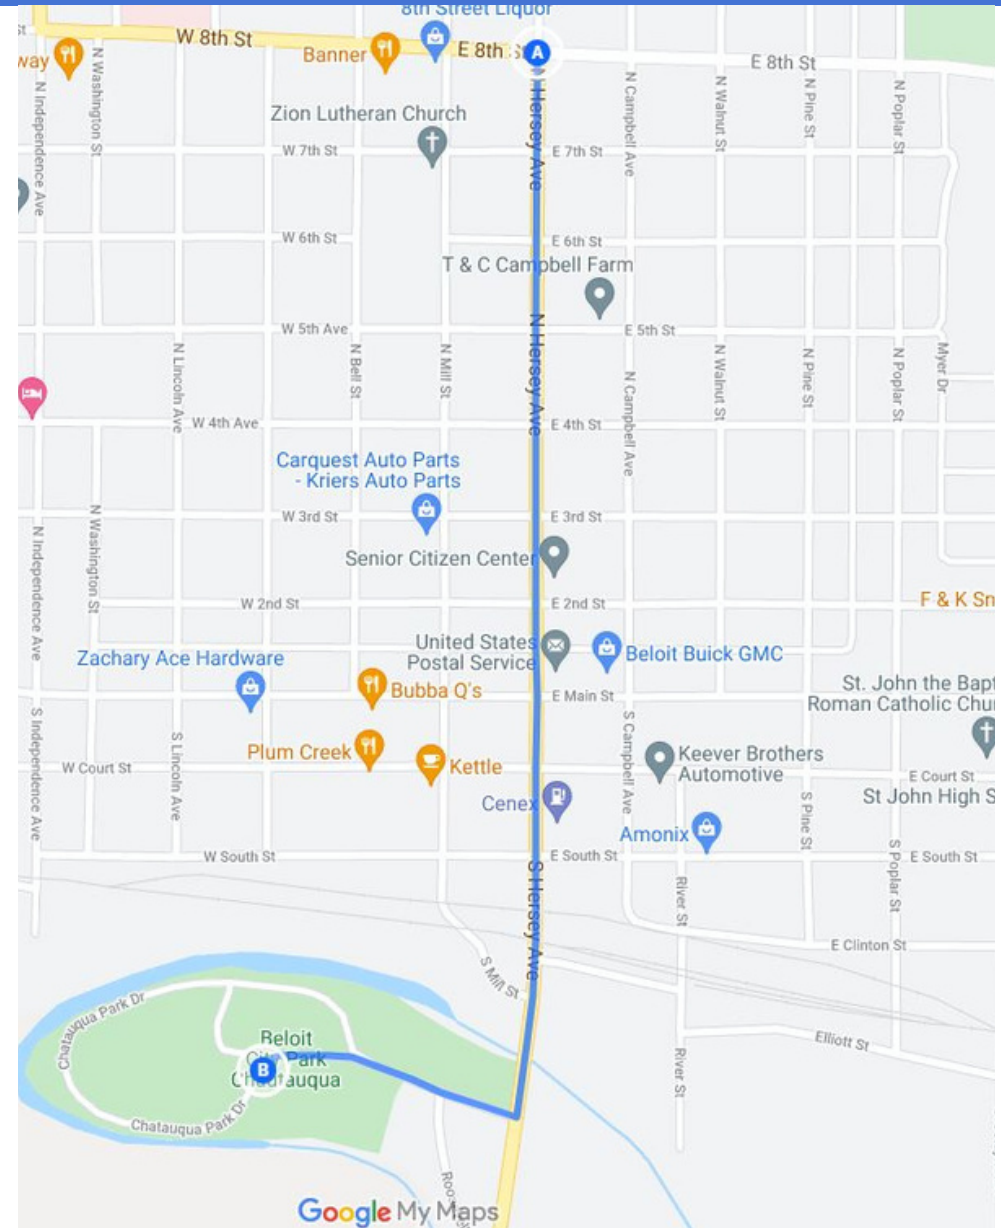

8th & Hersey to Chautauqua Park

KAN☀cycle

Bike Sharing for Rural Kansas

Check out Chautauqua Park, which boasts 26 acres of multi-use land, including a swimming pool. Just lock the bike to any secure object once you stop or any bike rack within walking distance.

- ☀ Start Station: 8th & Hersey
- ☀ Total Distance: 1.0 Miles
- ☀ Travel Time: 4 Minutes

WWW.KANCYCLE.ORG

@KANCYCLE

INFO@KANCYCLE.ORG