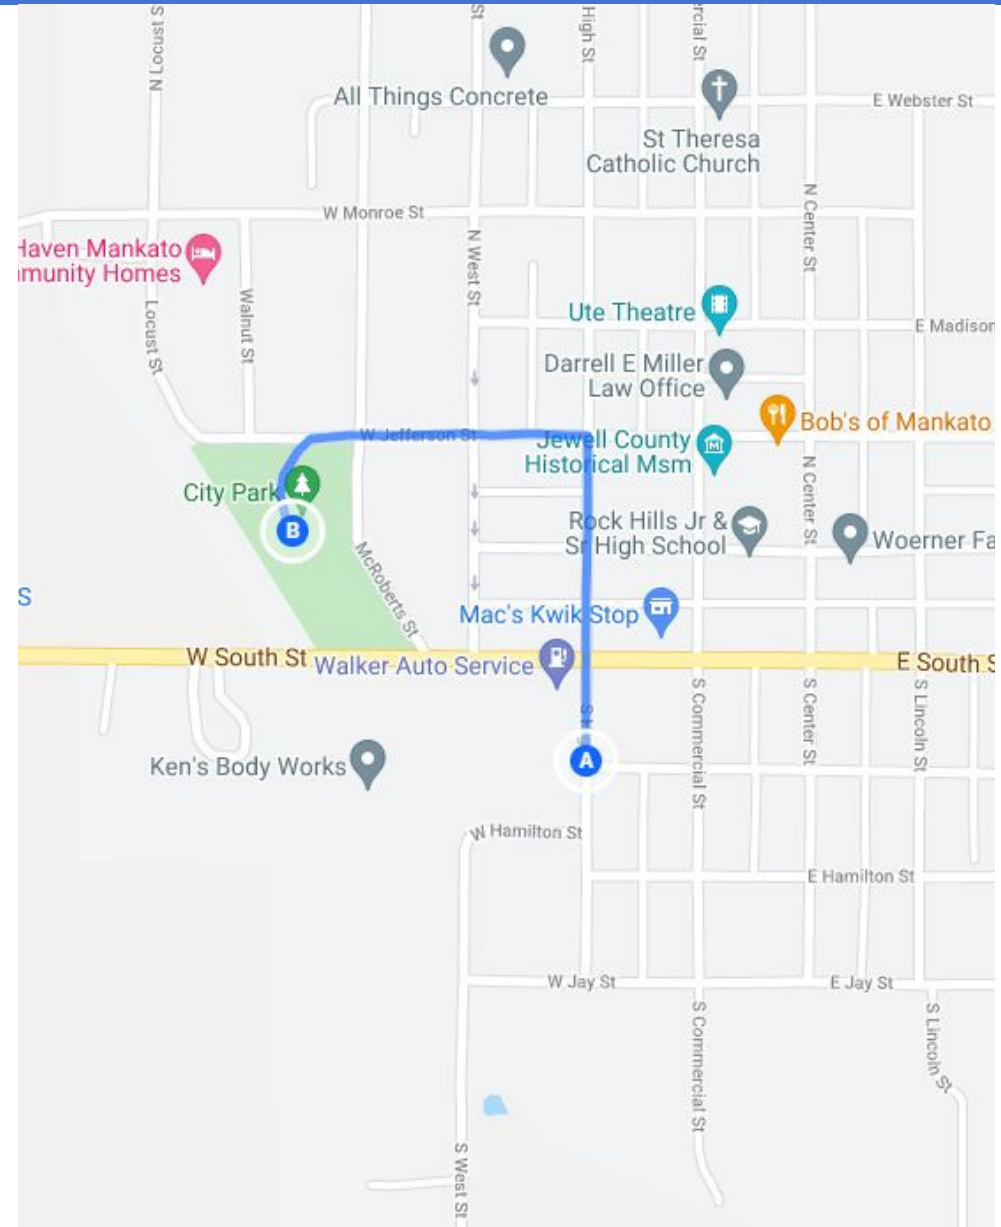

# City Office to City Park

## KAN☀cycle

*Bike Sharing for Rural Kansas*

Lots of activities happen in Mankato's City Park throughout the year. Take a quick bike ride to enjoy them. Just lock the bike to any secure object once you stop or any bike rack within walking distance.

- ☀ Start Station: City Office
- ☀ Total Distance: 0.5 Miles
- ☀ Travel Time: 3 Minutes

WWW.KANCYCLE.ORG

@KANCYCLE

INFO@KANCYCLE.ORG