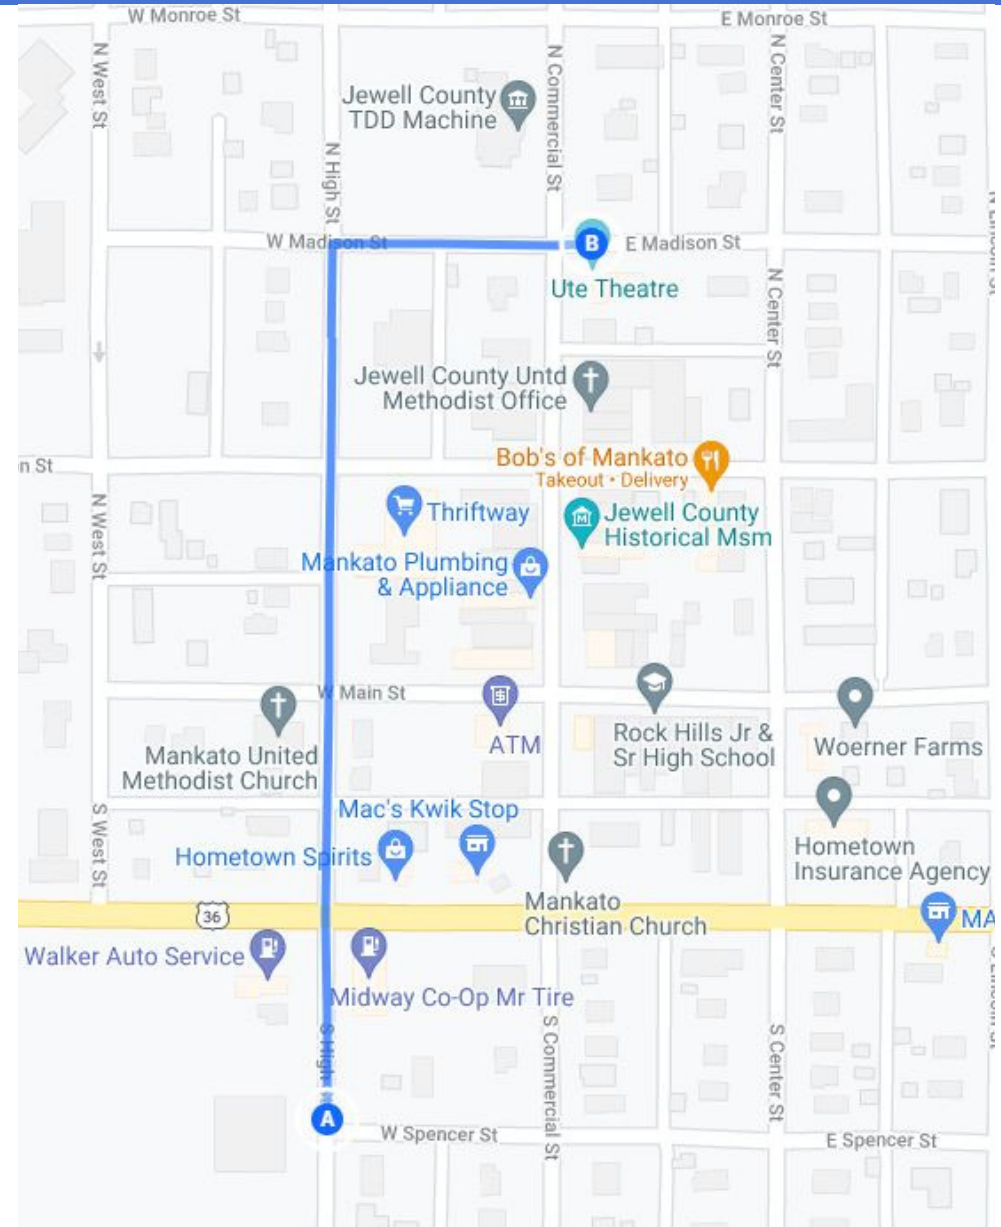

City Office to Ute Theatre

KAN☀cycle

Bike Sharing for Rural Kansas

Looking for something fun and entertaining?
Take a quick bike ride to the Ute Theatre, which was opened in 1905. Just lock the bike to any secure object once you stop or any bike rack within walking distance.

- ☀ Start Station: City Office
- ☀ Total Distance: 0.4 Miles
- ☀ Travel Time: 3 Minutes

WWW.KANCYCLE.ORG

@KANCYCLE

INFO@KANCYCLE.ORG