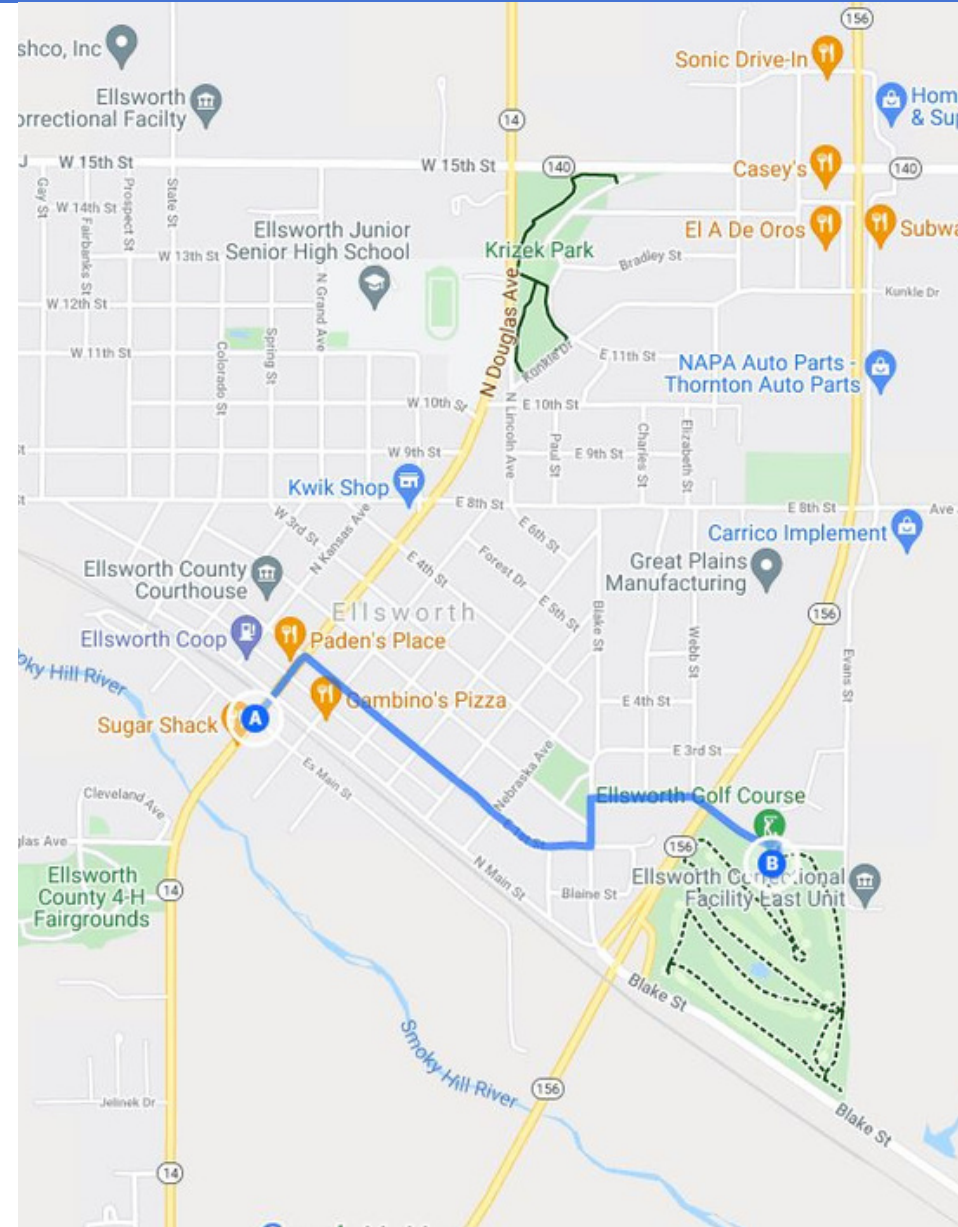

# Douglas & Main to Ellsworth Golf Course

## KAN☀cycle

*Bike Sharing for Rural Kansas*

Check out the Ellsworth Golf Course, a 9 hole, par 35 public course. You can even stop at Gambino's Pizza along the way. Just lock the bike to any secure object once you stop or any bike rack within walking distance.

- ☀ Start Station: Douglas & Main
- ☀ Total Distance: 1.0 Mile
- ☀ Travel Time: 6 Minutes

WWW.KANCYCLE.ORG

@KANCYCLE

INFO@KANCYCLE.ORG