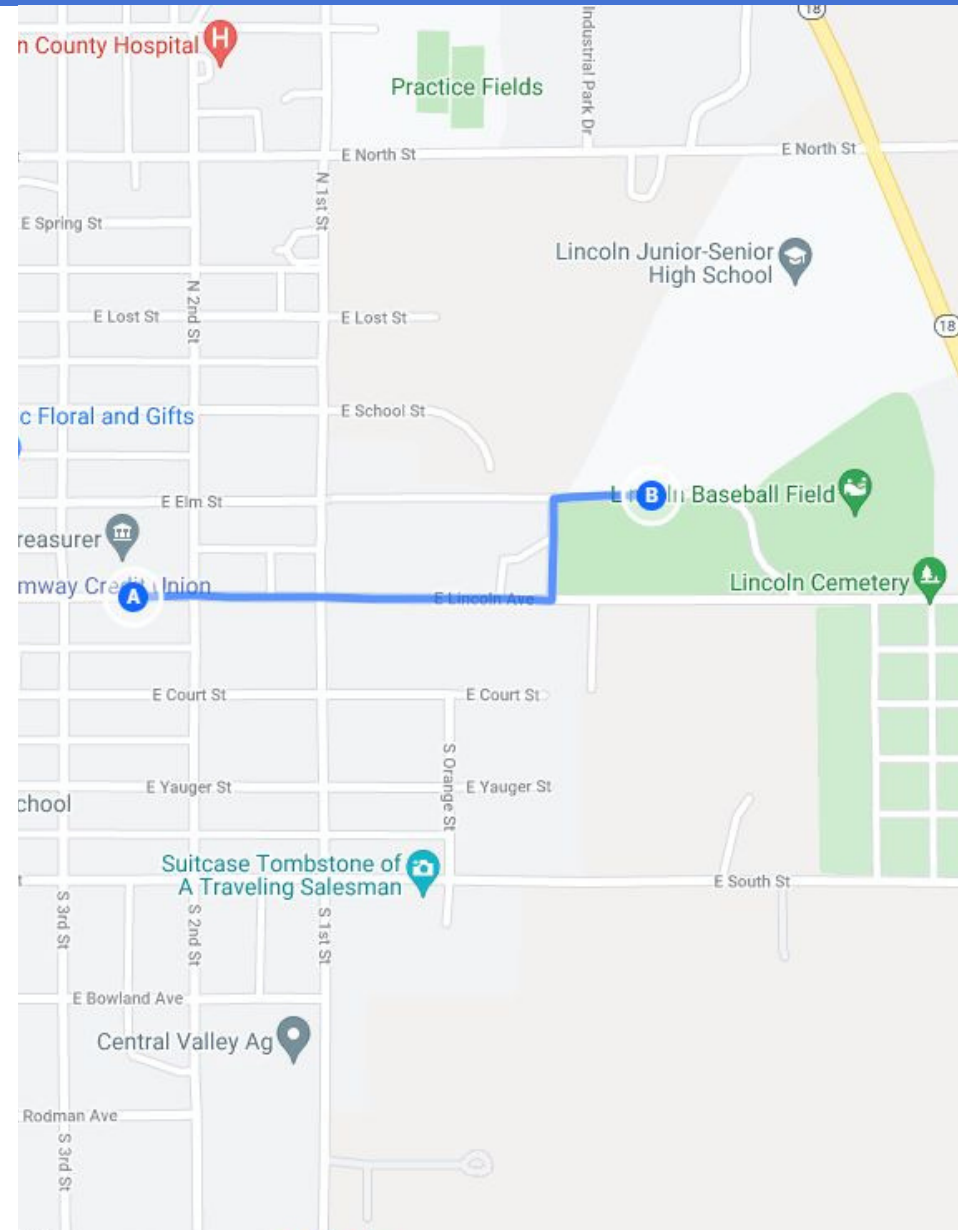

Courthouse Square to City Park

KAN☀️cycle

Bike Sharing for Rural Kansas

Check out the sights in Lincoln's City Park, including the swimming pool. Just lock the bike to any secure object once you stop or any bike rack within walking distance. Just lock the bike to any secure object once you stop or any bike rack within walking distance.

- ☀️ Start Station: Courthouse Square
- ☀️ Total Distance: 0.5 Miles
- ☀️ Travel Time: 2 Minutes

WWW.KANCYCLE.ORG

@KANCYCLE

INFO@KANCYCLE.ORG