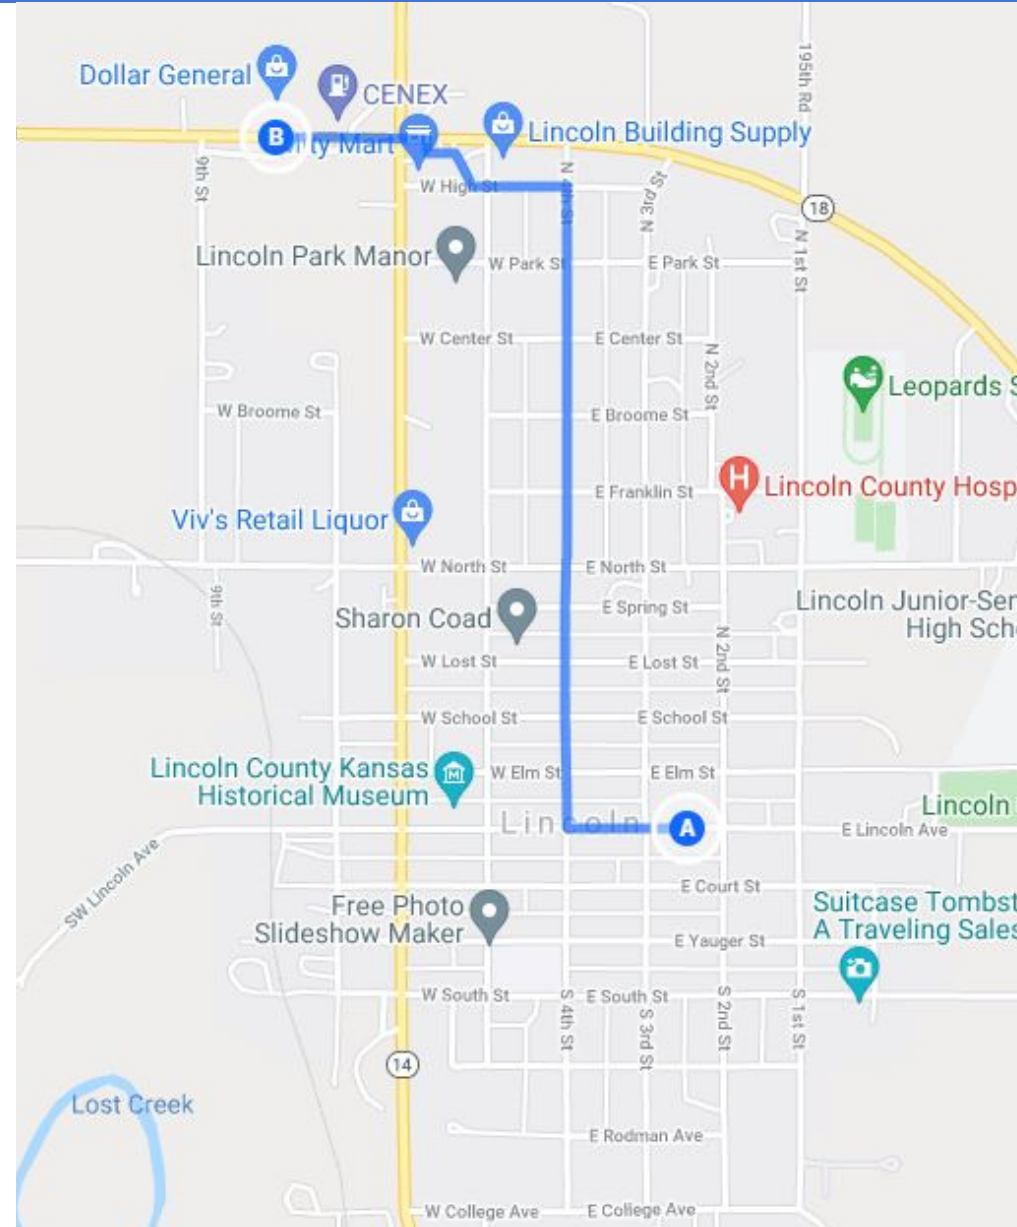

Courthouse Square to Dollar General

KAN☀️cycle

Bike Sharing for Rural Kansas

Need some essentials? Take a quick trip to Dollar General just outside of town. Just lock the bike to any secure object once you stop or any bike rack within walking distance. Just lock the bike to any secure object once you stop or any bike rack within walking distance.

- ☀️ Start Station: Courthouse Square
- ☀️ Total Distance: 1.3 Miles
- ☀️ Travel Time: 7 Minutes

WWW.KANCYCLE.ORG

@KANCYCLE

INFO@KANCYCLE.ORG