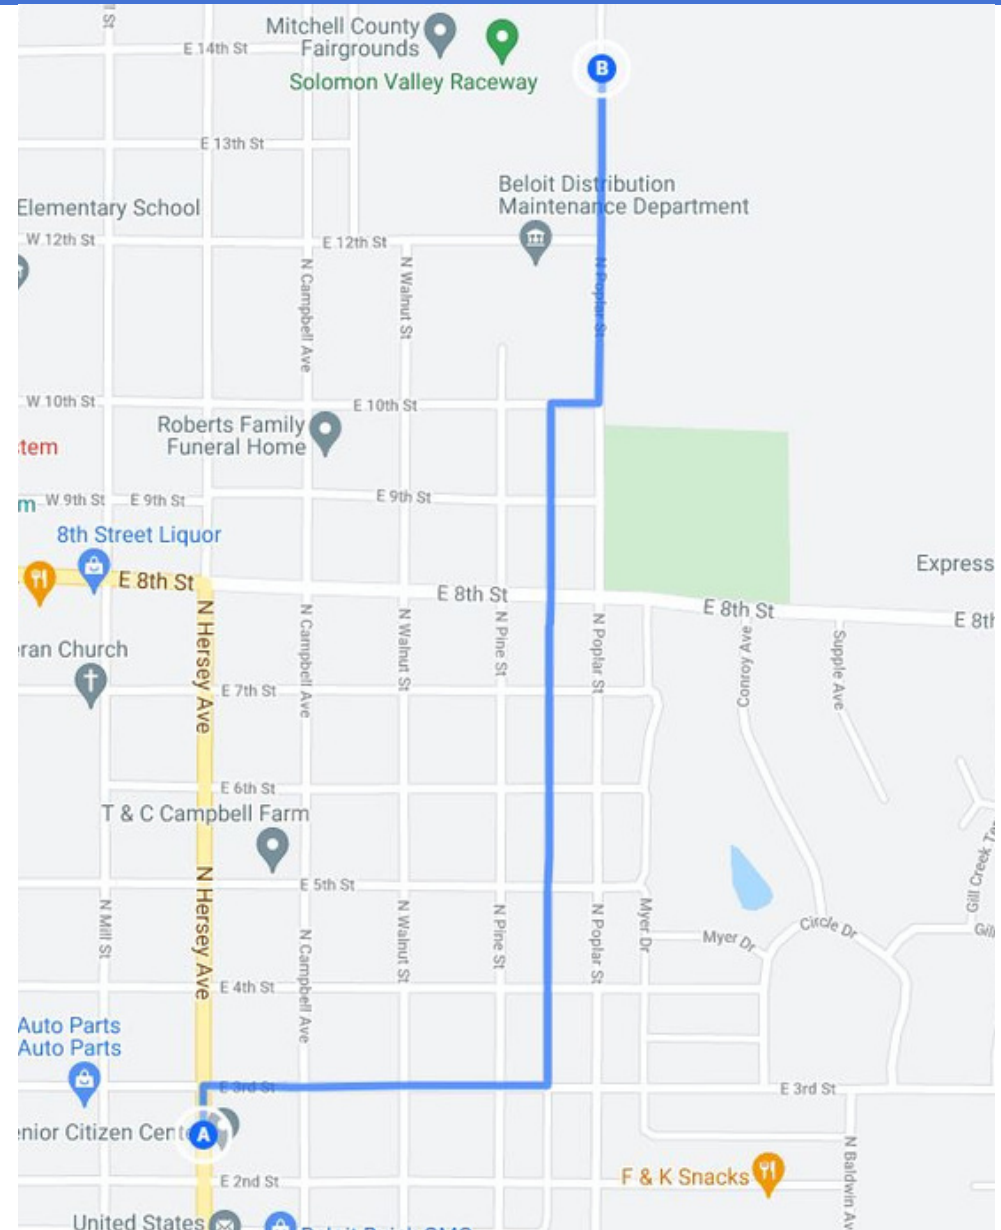

Thierolf Park to Solomon Valley Raceway

KAN☀cycle

Bike Sharing for Rural Kansas

Beloit is home to the Solomon Valley Raceway at the Mitchell County Fairgrounds. Check it out and just lock the bike to any secure object once you stop or any bike rack within walking distance.

- ☀ Start Station: Thierolf Park
- ☀ Total Distance: 1.2 Miles
- ☀ Travel Time: 7 Minutes

WWW.KANCYCLE.ORG

@KANCYCLE

INFO@KANCYCLE.ORG